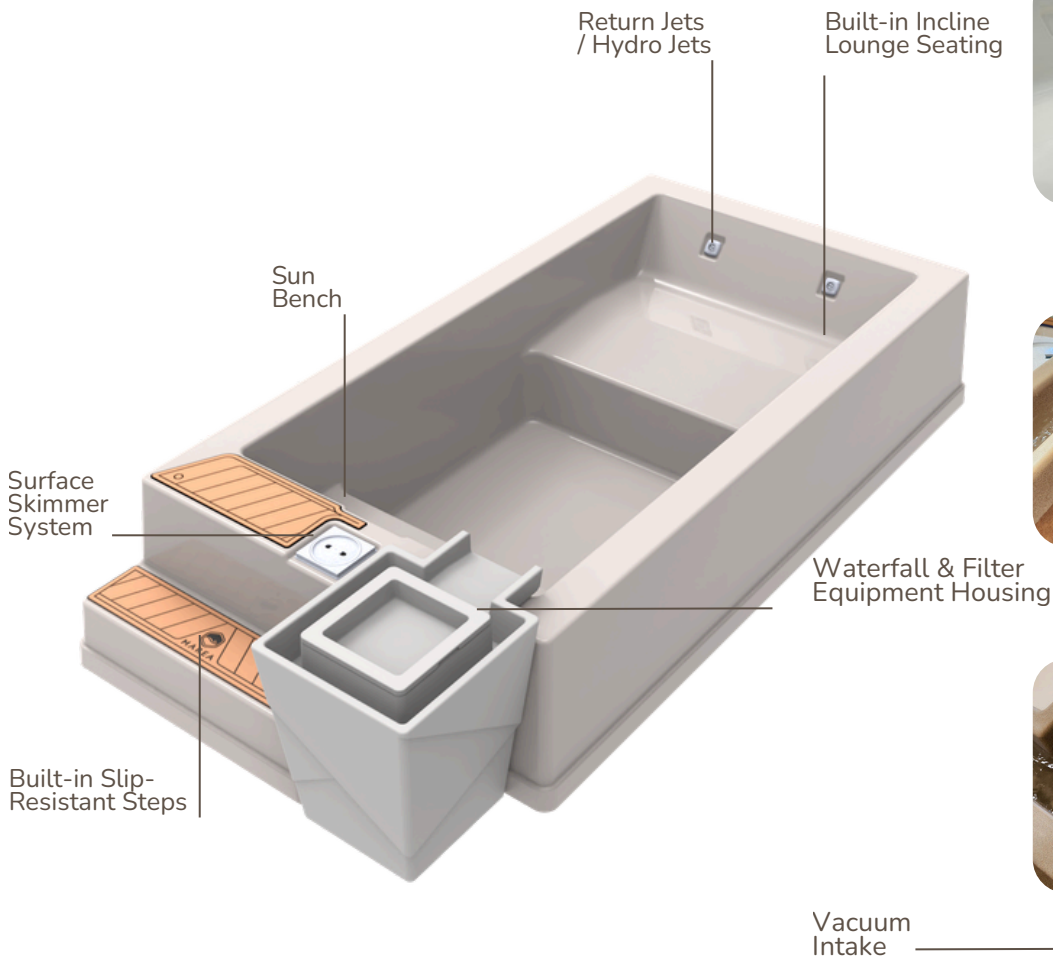

MAUI

15 Mini Pool USA

The new above-ground pools
Elevate your backyard experience

15 ft x 7 ft 4" x 2 ft 7 1/2"

Your pool, ready today: Place, plug in, and enjoy anywhere.
Effortless Maintenance: Deep clean with built-in bottom vacuum.
Endless Versatility: Ideal for patios, decks, and rooftops.

4 Your personal oasis: Zero construction, professional maintenance.

6 . Indulge in the luxury of a private pool tailored to your lifestyle. Simply place it on any flat surface, connect it, and start relaxing. Forget about standard temporary pools —our mini-pools are built with a high-performance filter and an integrated skimmer, delivering pristine water with absolute ease. This sleek, portable design turns any patio or deck into a high-end retreat that goes wherever you go, even if you relocate.

WHAT'S INCLUDED:

- High-density polystyrene foam ground pad.
- Pneumatic air button for safety and convenience.
- Complete hydraulic system: Surface skimmer, return jets, and internal plumbing.
- Heater-ready plumbing (Suction + Return lines).
- 0.75HP Recirculation pump.
- 2 directional return jets.
- High-performance filter.
- Vacuum port connection with manual pool cleaner.
- RGB+W Pool Light